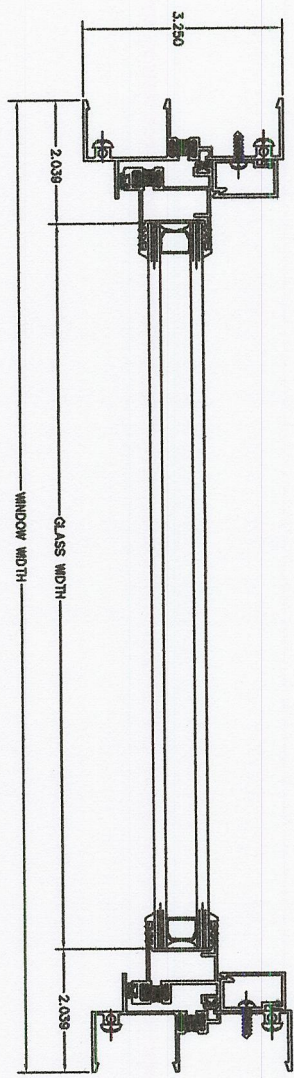

SECTION 1  
HEAD

SECTION 2  
SILL

SECTION 3  
JAMB

EXTERIOR ELEVATION

MODIFY SCALE X 2 FOR  
ACTUAL SIZE OF WINDOW

		<b>COLUMBIA GLASS</b>	
Project No. 717-741-4814 Order No. 717-741-4825 E-mail: pdd@comcast.net	Project Name: PDD USE WITH MODEL P-3 Project No.: 3789-A-02	Date: 7-16-08 Model: FULL Model:	Model: 7-16-08 Model: