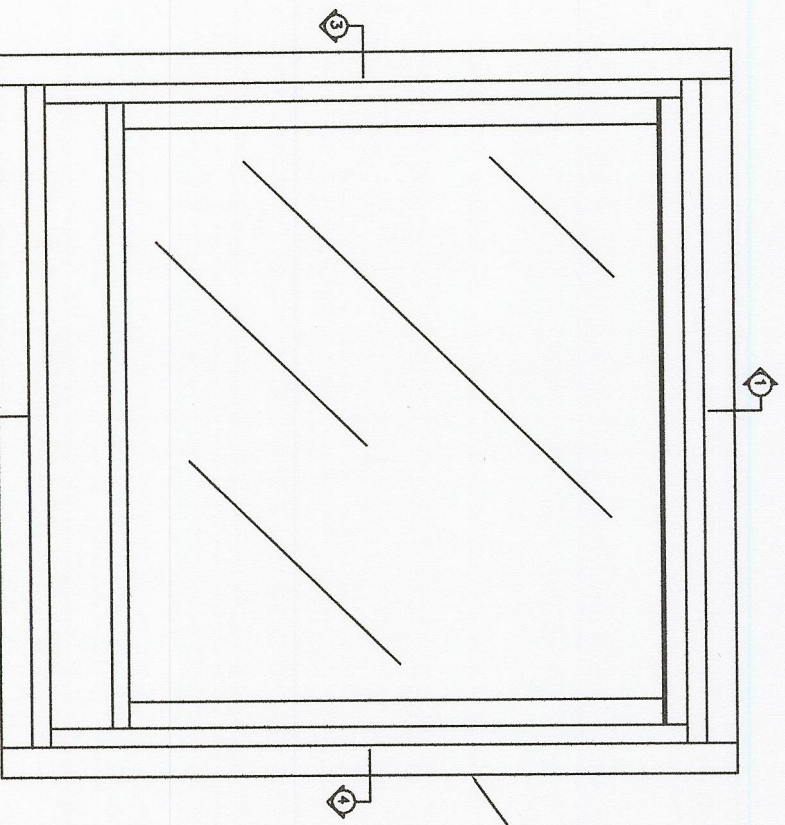

SECTION 1  
HEAD

SECTION 2  
SILL

SECTION 3  
JAMB

EXTERIOR ELEVATION

MODIFY SCALE X 2 FOR  
ACTUAL SIZE OF WINDOW

		<b>COLUMBIA GLASS</b>	
Project No. 717-741-4814 Order No. 717-741-4825 E-mail: pdd@comcast.net	Project Name: PDD USE WITH MODEL P-3 Project No.: 3789-A-02	Date: 7-16-08 Model: FULL Model:	Model: 7-16-08 Model: